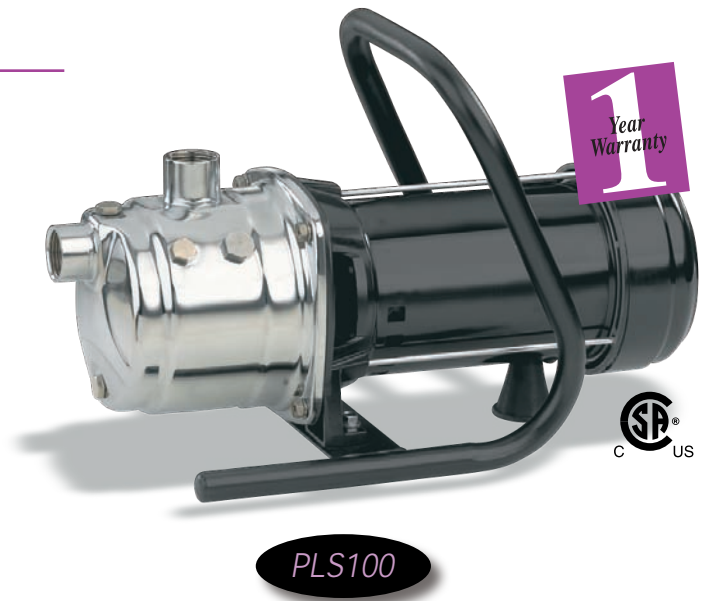

WAYNE®

| utility | sump | sewage | well | **LAWN** | pool | specialty |

LAWN PUMPS

portable

PORTABLE STAINLESS STEEL SPRINKLING PUMP

- 1 HP Pumps Up To 720 GPH @ 0'
- Portable, Stainless Steel
- Fan-Cooled, Continuous-Duty 120 Volt Motor Draws Water Up To 20'
- 1" NPT Suction/Discharge With 3/4" Garden Hose Adapter Included
- Maintains Pressure Up To 80 PSI
- Easy Carry Handle For Portability

PERFORMANCE						
Model	HP	Discharge Head	0'	5'	10'	15'
PLS100	1	Gallons/Hour	720	630	520	390